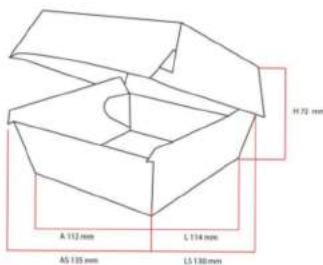

In Box	1000
Outer Box Size	475x290x305 mm
Total Box	50x20
Boxes On Pallets	60
Pallet Size	80x120 cm

Large Hinged Lid Pots

In Box	500
Outer Box Size	320x275x350 mm
Total Box	50x10
Boxes On Pallets	81
Pallet Size	80x120 cm

Product Dimensions (mm)	102x102x64 mm
Case Quantity	(125x4) 500 Pcs
Case Size (mm)	500x300x515 mm
Number of Box On Pallet	32 Boxes
Paper Gsm	230 Gsm

MEDIUM BURGER BOX

Product Dimensions (mm)	112x114x72 mm
Case Quantity	(125x4) 500 Pcs
Case Size (mm)	500x315x560 mm
Number of Box On Pallet	24 Boxes
Paper Gsm	270 Gsm

LARGER BURGER BOX

Product Dimensions (mm)	151x141x78 mm
Case Quantity	(150x2) 300 Pcs
Case Size (mm)	600x400x340 mm
Number of Box On Pallet	30 Boxes
Paper Gsm	300 Gsm

MICROFLUTE BOXES & TRAYS

PC: 4617

SMALL CHIPS SCOOP

Product Dimensions (mm)	LS:93 AS:38 L:77 A:35 H:110
Case Quantity	(200X5) 1000 Pcs
Case Size (mm)	320X295X270 MM
Number of Box On Pallet	108 Boxes
Paper Gsm	230 Gsm

PC: 4618

MEDIUM CHIPS SCOOP

Product Dimensions (mm)	LS:100 AS:40 L:73 A:33 H:153
Case Quantity	(200X5) 1000 Pcs
Case Size (mm)	400X320X285 MM
Number of Box On Pallet	90 Boxes
Paper Gsm	250 Gsm