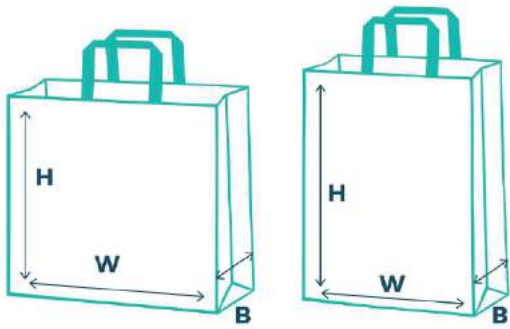

PC: 4601

Handle	Size (W xCxH)	Paper Gsm	Paper Color	Print	Moq
Flat	18x10x33	70-80-90-100 gsm	white- brown	flexo	20000
Flat	18x12x32	70-80-90-100 gsm	white- brown	flexo	20000
Flat	18x12x42	70-80-90-100gsm	white- brown	flexo	20000
Flat	18x9x29.5	70-80-90-100gsm	white- brown	flexo	20000
Flat	22x12x28	70-80-90-100 gsm	white- brown	flexo	20000
Flat	22x22x37	70-80-90-100 gsm	white- brown	flexo	20000
Flat	25x14x31	70-80-90-100 gsm	white- brown	flexo	20000
Flat	25x14x36	70-80-90-100 gsm	white- brown	flexo	20000
Flat	27x17x29.5	70-80-90-100gsm	white- brown	flexo	20000
Flat	27x17x43.5	70-80-90-100 gsm	white- brown	flexo	20000
Flat	27x22x53	70-80-90-100gsm	white- brown	flexo	20000
Flat	30x25x45	70-80-90-100gsm	white- brown	flexo	20000
Flat	32x16x35	70-80-90-100 gsm	white- brown	flexo	20000
Flat	32x22x34	70-80-90-100 gsm	white- brown	flexo	20000
Flat	32x22x37	70-80-90-100gsm	white- brown	flexo	20000
Flat	40x22x42	70-80-90-100gsm	white- brown	flexo	20000
Flat	46x16x40	70-80-90-100gsm	white- brown	flexo	20000
Flat	46x16x46	70-80-90-100gsm	white- brown	flexo	20000

PC: 4602