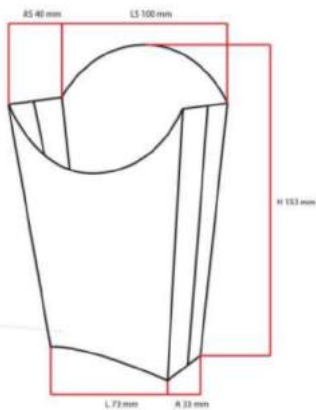

In Box	1000
Outer Box Size	475x290x305 mm
Total Box	50x20
Boxes On Pallets	60
Pallet Size	80x120 cm

Large Hinged Lid Pots

In Box	500
Outer Box Size	320x275x350 mm
Total Box	50x10
Boxes On Pallets	81
Pallet Size	80x120 cm

Product Dimensions (mm)	102x102x64 mm
Case Quantity	(125x4) 500 Pcs
Case Size (mm)	500x300x515 mm
Number of Box On Pallet	32 Boxes
Paper Gsm	230 Gsm

MEDIUM BURGER BOX

Product Dimensions (mm)	112x114x72 mm
Case Quantity	(125x4) 500 Pcs
Case Size (mm)	500x315x560 mm
Number of Box On Pallet	24 Boxes
Paper Gsm	270 Gsm

LARGER BURGER BOX

Product Dimensions (mm)	151x141x78 mm
Case Quantity	(150x2) 300 Pcs
Case Size (mm)	600x400x340 mm
Number of Box On Pallet	30 Boxes
Paper Gsm	300 Gsm

MICROFLUTE BOXES & TRAYS

PC: 4617

SMALL CHIPS SCOOP

Product Dimensions (mm)	LS:93 AS:38 L:77 A:35 H:110
Case Quantity	(200X5) 1000 Pcs
Case Size (mm)	320X295X270 MM
Number of Box On Pallet	108 Boxes
Paper Gsm	230 Gsm

PC: 4618

MEDIUM CHIPS SCOOP

Product Dimensions (mm)	LS:100 AS:40 L:73 A:33 H:153
Case Quantity	(200X5) 1000 Pcs
Case Size (mm)	400X320X285 MM
Number of Box On Pallet	90 Boxes
Paper Gsm	250 Gsm