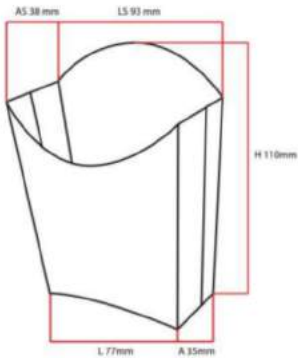

In Box	1000
Outer Box Size	475x290x305 mm
Total Box	50x20
Boxes On Pallets	60
Pallet Size	80x120 cm

Large Hinged Lid Pots

In Box	500
Outer Box Size	320x275x350 mm
Total Box	50x10
Boxes On Pallets	81
Pallet Size	80x120 cm

Product Dimensions (mm)	102x102x64 mm
Case Quantity	(125x4) 500 Pcs
Case Size (mm)	500x300x515 mm
Number of Box On Pallet	32 Boxes
Paper Gsm	230 Gsm

MEDIUM BURGER BOX

Product Dimensions (mm)	112x114x72 mm
Case Quantity	(125x4) 500 Pcs
Case Size (mm)	500x315x560 mm
Number of Box On Pallet	24 Boxes
Paper Gsm	270 Gsm

LARGER BURGER BOX

Product Dimensions (mm)	151x141x78 mm
Case Quantity	(150x2) 300 Pcs
Case Size (mm)	600x400x340 mm
Number of Box On Pallet	30 Boxes
Paper Gsm	300 Gsm

MICROFLUTE BOXES & TRAYS

PC: 4617

SMALL CHIPS SCOOP

Product Dimensions (mm)	LS:93 AS:38 L:77 A:35 H:110
Case Quantity	(200X5) 1000 Pcs
Case Size (mm)	320X295X270 MM
Number of Box On Pallet	108 Boxes
Paper Gsm	230 Gsm

PC: 4618

MEDIUM CHIPS SCOOP

Product Dimensions (mm)	LS:100 AS:40 L:73 A:33 H:153
Case Quantity	(200X5) 1000 Pcs
Case Size (mm)	400X320X285 MM
Number of Box On Pallet	90 Boxes
Paper Gsm	250 Gsm