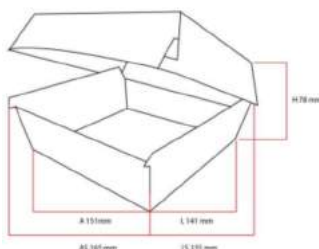

In Box	1000
Outer Box Size	475x290x305 mm
Total Box	50x20
Boxes On Pallets	60
Pallet Size	80x120 cm

Large Hinged Lid Pots

In Box	500
Outer Box Size	320x275x350 mm
Total Box	50x10
Boxes On Pallets	81
Pallet Size	80x120 cm

Product Dimensions (mm)	102x102x64 mm
Case Quantity	(125x4) 500 Pcs
Case Size (mm)	500x300x515 mm
Number of Box On Pallet	32 Boxes
Paper Gsm	230 Gsm

MEDIUM BURGER BOX

Product Dimensions (mm)	112x114x72 mm
Case Quantity	(125x4) 500 Pcs
Case Size (mm)	500x315x560 mm
Number of Box On Pallet	24 Boxes
Paper Gsm	270 Gsm

LARGER BURGER BOX

Product Dimensions (mm)	151x141x78 mm
Case Quantity	(150x2) 300 Pcs
Case Size (mm)	600x400x340 mm
Number of Box On Pallet	30 Boxes
Paper Gsm	300 Gsm

MICROFLUTE BOXES & TRAYS

PC: 4617

SMALL CHIPS SCOOP

Product Dimensions (mm)	LS:93 AS:38 L:77 A:35 H:110
Case Quantity	(200X5) 1000 Pcs
Case Size (mm)	320X295X270 MM
Number of Box On Pallet	108 Boxes
Paper Gsm	230 Gsm

PC: 4618

MEDIUM CHIPS SCOOP

Product Dimensions (mm)	LS:100 AS:40 L:73 A:33 H:153
Case Quantity	(200X5) 1000 Pcs
Case Size (mm)	400X320X285 MM
Number of Box On Pallet	90 Boxes
Paper Gsm	250 Gsm