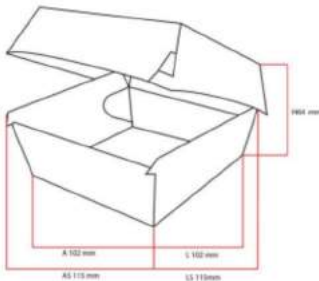

SMALL BURGER BOX

Product Dimensions (mm)	102x102x64 mm
Case Quantity	(125x4) 500 Pcs
Case Size (mm)	500x300x515 mm
Number of Box On Pallet	32 Boxes
Paper Gsm	230 Gsm